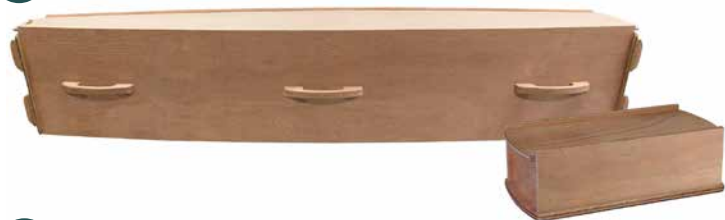

ECO PLY

Features

This casket is lightweight and features a natural calico lining. It is fitted with wooden handles.

This page...

1. Natural Finish
2. Wax Finish
3. Beach Grass
4. Serene Scene

* Urns sold separately.

Price

$2,850.00

1